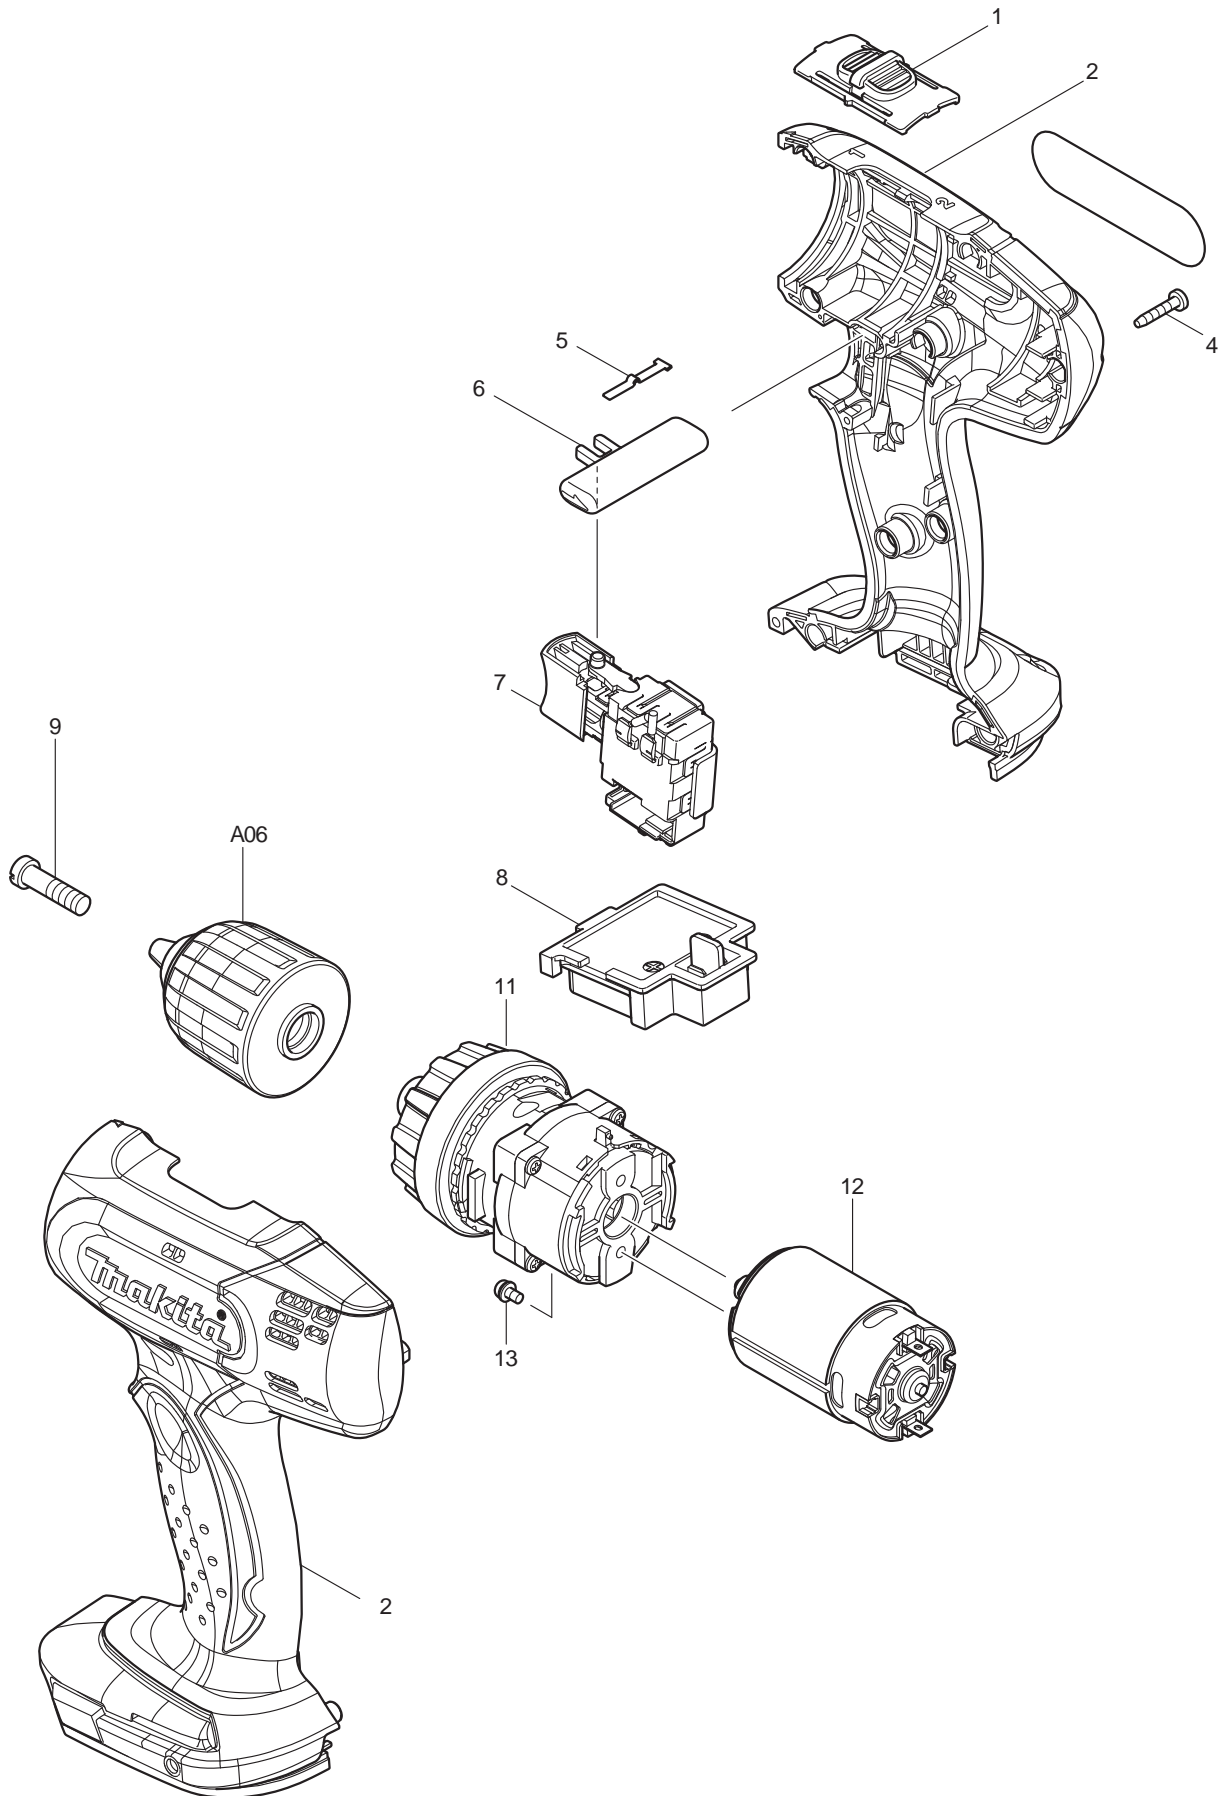

08 - 2010
BDF343H
14.4V 3/8" DRIVER DRILL

Item No	Type	Ref	Part No	Description	Qty	Unit
1			125310-5	SPEED CHANGE LEVER ASS'Y	1	PC.
		INC.	231433-0	COMPRESSION SPRING 4	2	PC.
2			188544-1	HOUSING SET	1	SET
4			266130-9	TAPPING SCREW BIND PT 3X16	9	PC.
5			232182-2	LEAF SPRING	1	PC.
6			419250-0	F/R CHANGE LEVER	1	PC.
7			650605-2	SWITCH TG563FSB-5	1	PC.
8			643828-9	TERMINAL	1	PC.
9			251468-5	- FLAT HEAD SCREW M6X22	1	PC.
11			125482-6	GEAR ASS'Y	1	PC.
12			629819-4	DC MOTOR	1	PC.
13			911003-8	PAN HEAD SCREW M3X6	2	PC.
100			251314-2	+ SCREW M4X12 (F/HOOK)	1	PC.

ACCESSORIES

- See catalogue or visit www.makita.ca for more optional accessories -

A01			784636-0	+ BIT 2-65	1	PC.
A02			DC18RA	CHARGER DC18RA	1	PC.
A02			DC18SD	CHARGER DC18SD	1	PC.
A03			194066-1	14.4V LI-ION BATTERY BL1430(3.0AH)	1	PC.
A03			194559-8	14.4V LI-ION BATTERY BL1415(1.5AH)	2	PC.
A03			194397-8	14.4V LI-ION BATTERY BL1430 2/PK	2	PK
A04			450128-8	BATTERY COVER	1	PC.
A05			158777-2	PLASTIC CARRYING CASE	1	PC.
		INC.	163455-1	METAL LATCH	2	PC.
		INC.	419360-3	HANDLE	1	PC.
A06			766002-3	3/8" KEYLESS DRILL CHUCK	1	PC.
A07	1		324705-1	HOOK (F/ BL1430, BL1830)	1	PC.
	2		346034-2	HOOK (F/ BL1415, BL1430)	1	PC.